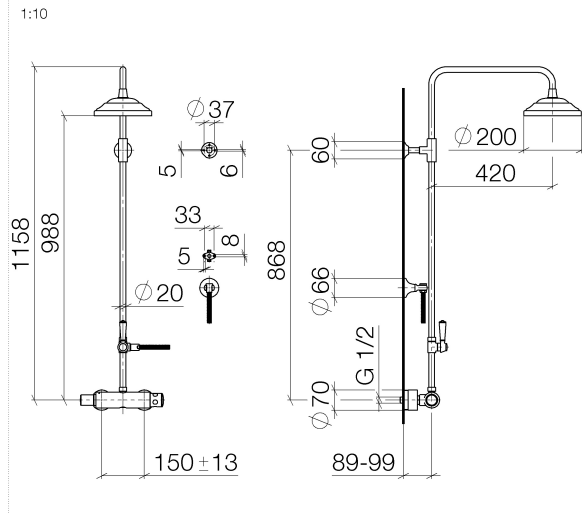

ST 050 304 4360