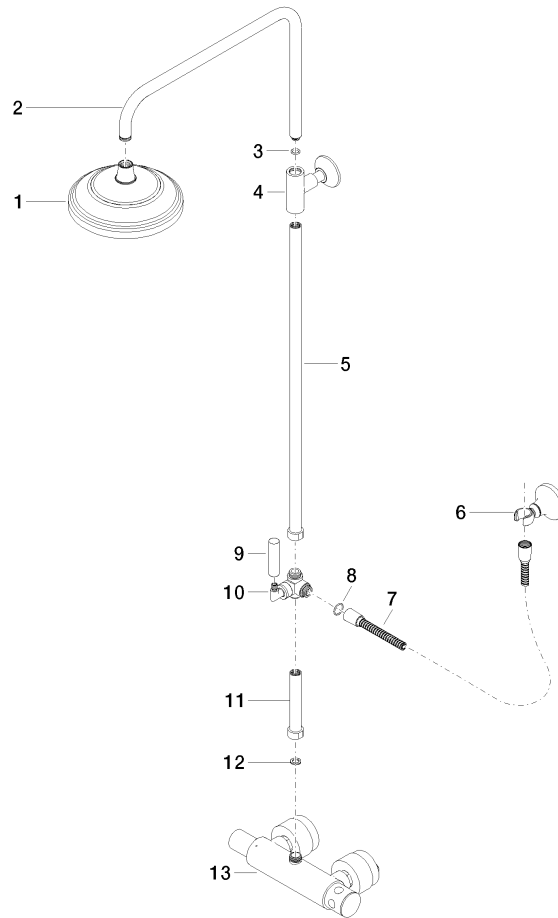

ST 050 304 4360

- shower with fixed riser projection 420mm
- rain shower Ø 200 mm
- rain shower with anti-scale system
- max. rainshower flow 14 l/min
- Function from: 8 l/min
- rotary diverter for fixed-riser shower/hand shower
- height of fittings up to rain shower (bottom edge) 985mm
- height of fittings up to top edge of elbow 1160mm
- two-part push-on rosette Ø 65 mm
- rosette for shower holder Ø 65mm
- rosette for wall mounting Ø 60mm
- gauge 150 mm - 13 mm
- metal shower hose 1250mm with integrated anti-twist protection
- 1/2" connection
- Pipe diameter 20 mm

ST 050 304 4360

Parts for other finishes can be found here: [Chrome](#)

**Spare parts list**

No.	Item Number	Name	Quantity used	Delivery time
1	04 12 05 038 01-09	shower	1	60
2	04 28 22 101 20-09	spout	1	40
3	90 14 10 011 00 90	seal	1	2
4	90 17 11 037 01-09	holder	1	-
Spare part can no longer be ordered, please order the replacement item				
5	90 28 22 104 00-09	pipe	1	-
Spare part can no longer be ordered, please order the replacement item				
6	90 17 09 045 01-09	diverter	1	40
7	09 30 30 064-09	screw	1	40
8	09 18 20 011-09	base	1	40
9	09 28 22 013 90	pipe	1	2
10	11 170 370-09	MADISON Lever insert - Durabronz (23kt Gold)	1	40
11	09 30 30 062-09	screw	1	40
12	09 14 10 122 90	seal	1	2
13	28 104 970-09	Metal shower hose 1/2" x 1/2" x 1250 mm - Durabronz (23kt Gold)	1	40
14	28 050 410-09	holder	1	60
15	90 28 22 103 00-09	pipe	1	-
Spare part can no longer be ordered, please order the replacement item				
16	90 14 20 002 00 90	seal	1	2
17	04 17 01 044 01-09	fitting	1	40